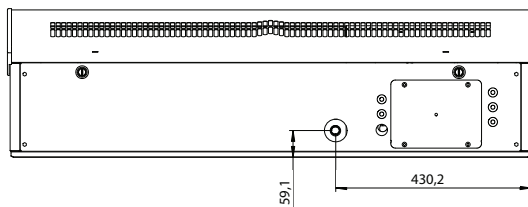

DIMENSIONS CDF 40

Drain outlet position

Recommended installation of CDF 40

Floor mounting kit

All dimensions are in mm.