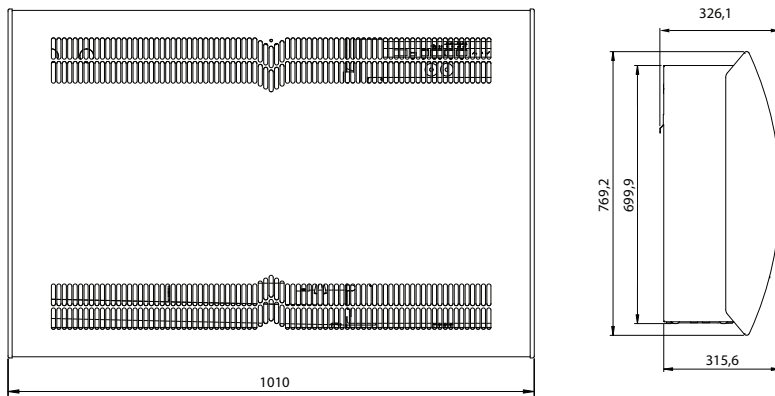

DIMENSIONS CDF 40

Drain outlet position

Recommended installation of CDF 40

Floor mounting kit

All dimensions are in mm.