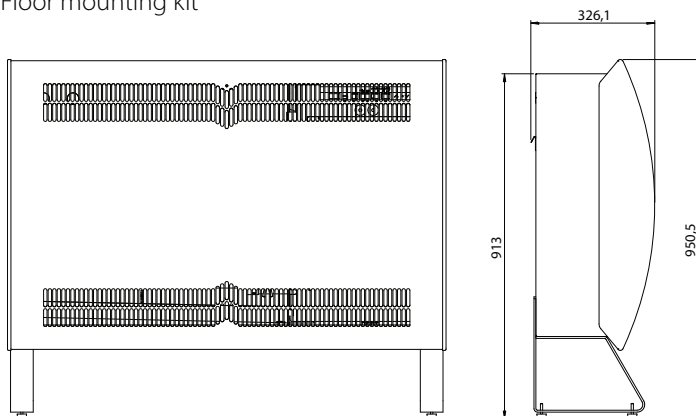

DIMENSIONS CDF 40

Drain outlet position

Recommended installation of CDF 40

Floor mounting kit

All dimensions are in mm.