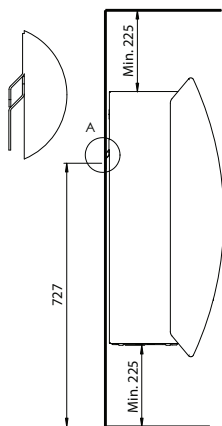

DIMENSIONS CDF 40

Drain outlet position

Recommended installation of CDF 40

Floor mounting kit

All dimensions are in mm.