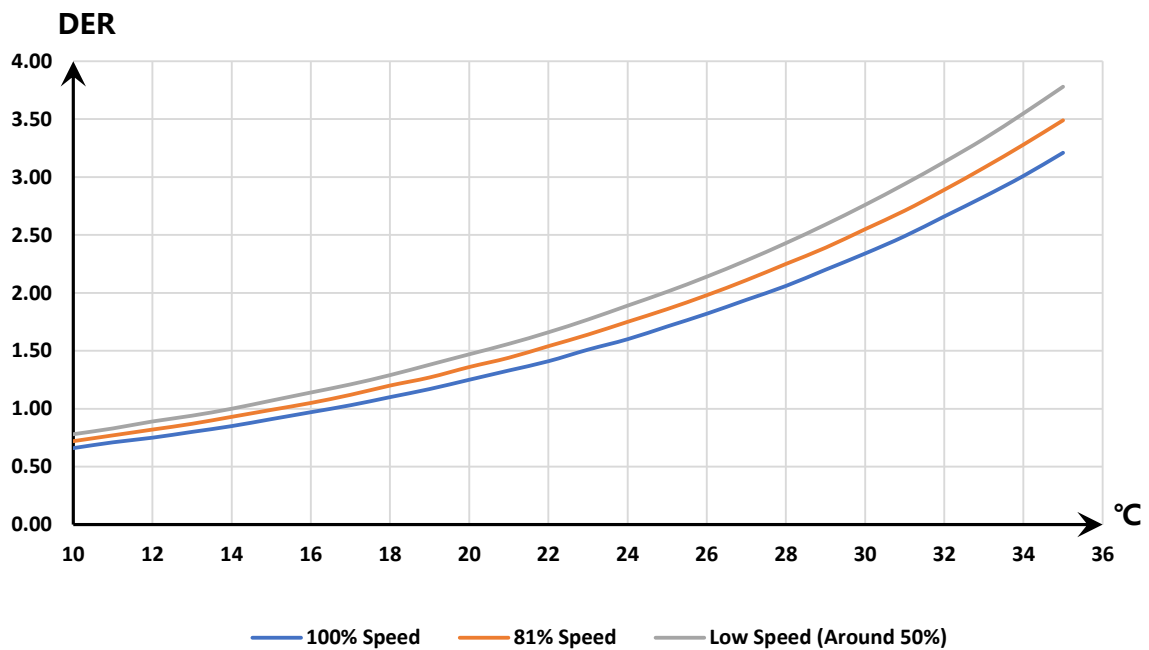

VARYUS 60 Capacity Curve - 60%RH

VARYUS 60 DER Curve - 60%RH

VARYUS 60 Capacity Curve 80% RH

VARYUS 60 DER Curve 80% RH