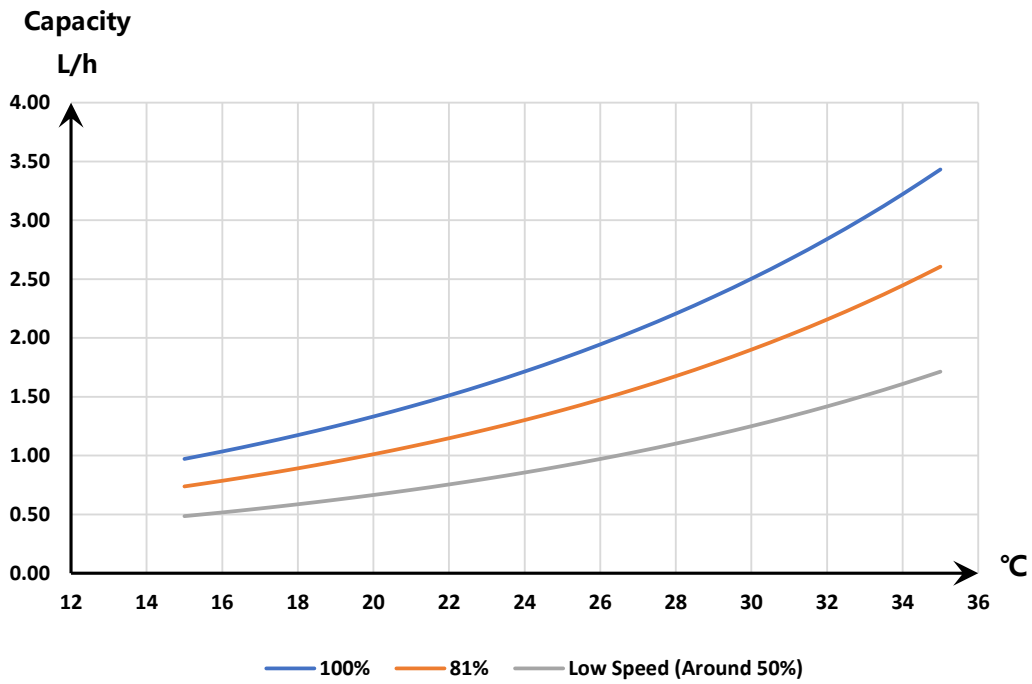

VARYUS 60 Capacity Curve - 60%RH

VARYUS 60 DER Curve - 60%RH

VARYUS 60 Capacity Curve 80% RH

VARYUS 60 DER Curve 80% RH