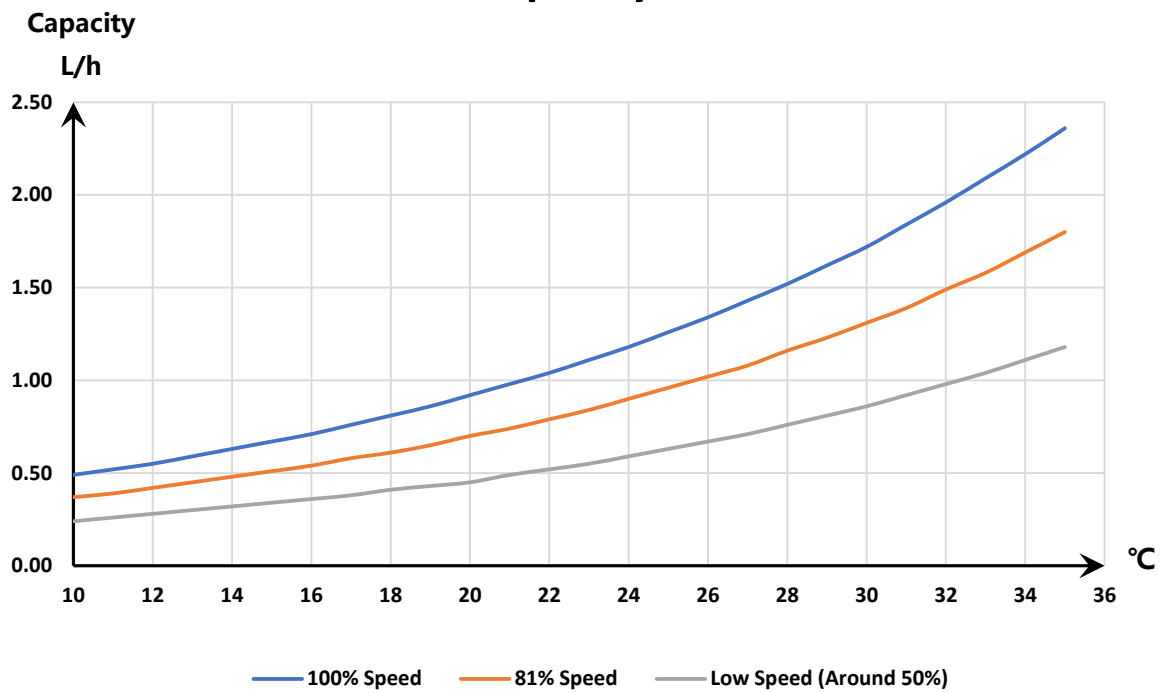

VARYUS 60 Capacity Curve - 60%RH

VARYUS 60 DER Curve - 60%RH

VARYUS 60 Capacity Curve 80% RH

VARYUS 60 DER Curve 80% RH