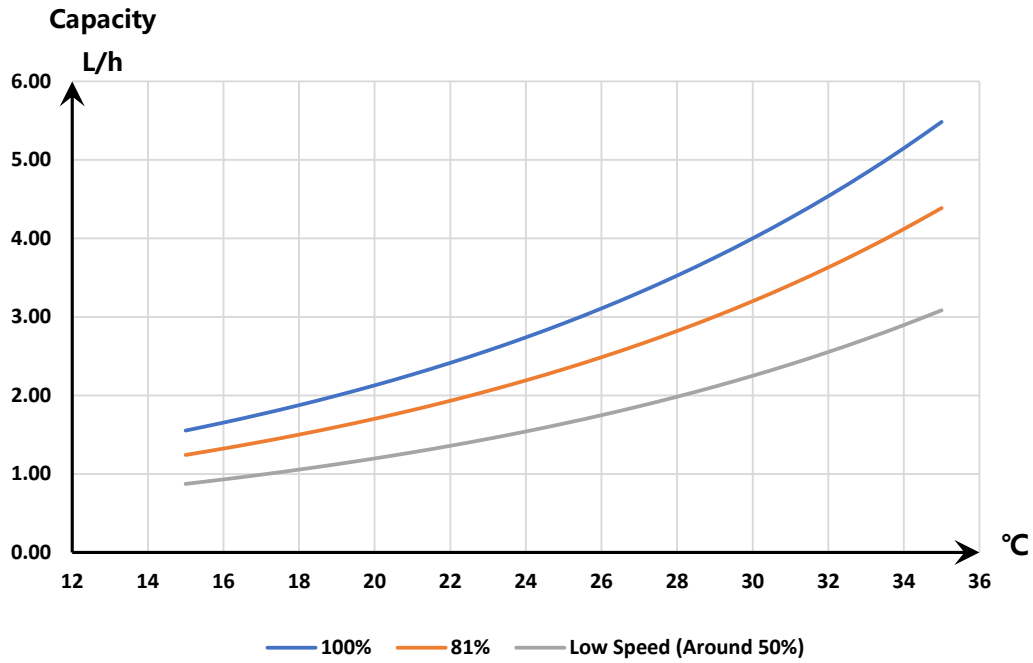

VARYUS 100 Capacity Curve - 60%RH

VARYUS 100 DER Curve - 60%RH

VARYUS 100 Capacity Curve 80% RH

VARYUS 100 DER Curve 80% RH