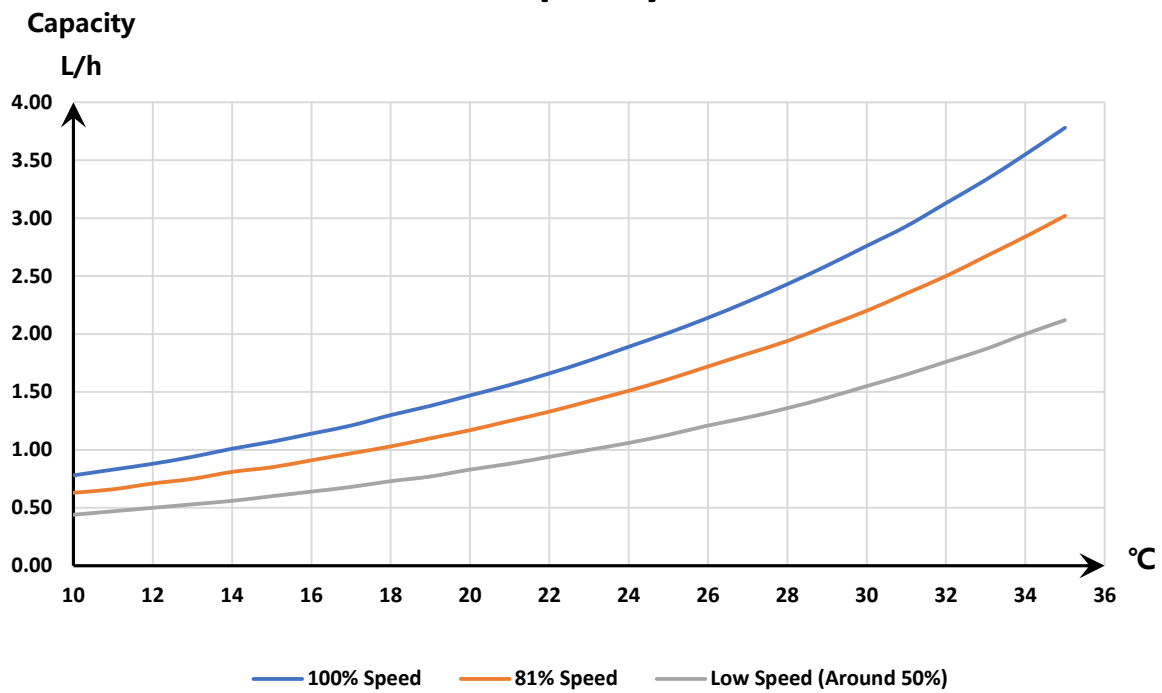

VARYUS 100 Capacity Curve - 60%RH

VARYUS 100 DER Curve - 60%RH

VARYUS 100 Capacity Curve 80% RH

VARYUS 100 DER Curve 80% RH