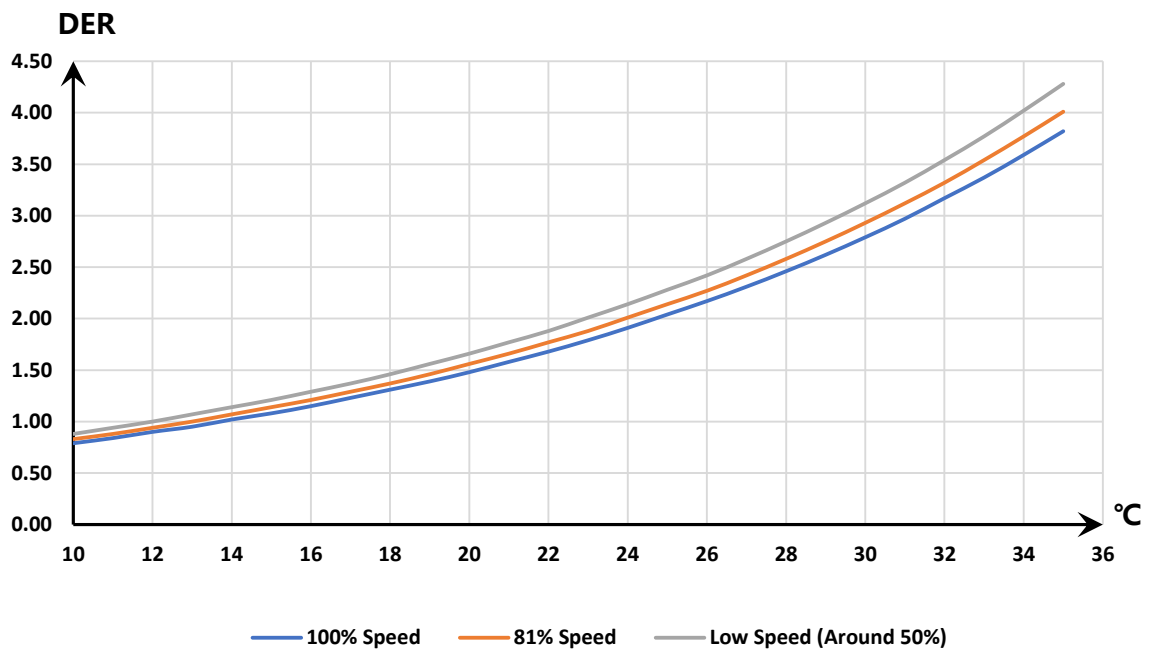

VARYUS 100 Capacity Curve - 60%RH

VARYUS 100 DER Curve - 60%RH

VARYUS 100 Capacity Curve 80% RH

VARYUS 100 DER Curve 80% RH